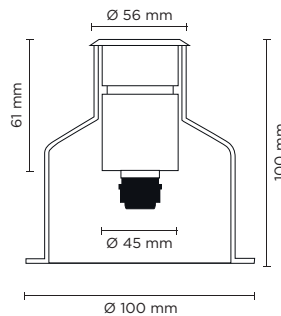

# HYDROFLOOR SMALL

Round ground-recessed luminaire for outdoor installation, stainless steel AISI316 body and frame, tempered safety glass, moulded silicone gasket. With 3 CREE LED. 24V DC remote driver needed. IP67 rating.

### Technical data

Wattage	3 WATT
IP Rating	IP67
IK Rating	IK09
Material	Completely made in stainless steel AISI 316 body
Light source	NR. 3 x 1W CREE "XP-G3" LED
Screws	Stainless steel
Remote driver	24V DC
Static weight resistance	Max 1000 Kg
Gasket	Silicone rubber
Glass	Tempered
Power cable	1 mt. neoprene power cable included
Gross weight	0,60 Kg
Included	Polypropilene recessing box included